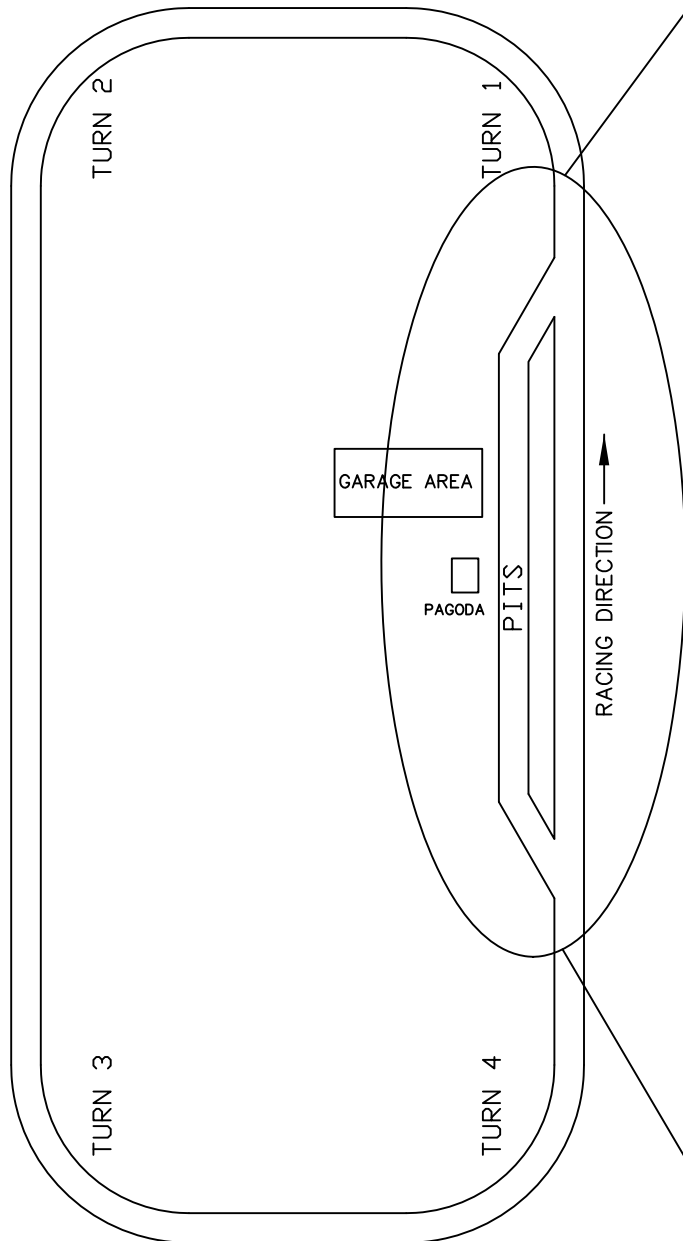

INDY 500 – 2012
 RACE DAY
 PIT ASSIGNMENTS
 MAY 27

TURN #1

NORTH
 ▼

TEAM NAME	PIT NO.
HINCHCLIFFE 27	1
HUNTER – REAY 28	2
POWER 12	3
CASTRONEVES 3	4
BRISCOE 2	5
NEUGARDEN 67	6
VISO 5	7
BARRICHELLO 8	8
ANDRETTI 26	9
GASOLINE ALLEY	
KANAAN 11	10
TAGLIANI 98	11
RAHAL 38	12
BEATRIZ 25	12A
KIMBALL 83	14
DIXON 9	15
BOURDAIS 7	16
START/FINISH LINE	
NO PIT	17
FRANCHITTI 50	18
HILDEBRAND 4	19
WILSON 18	20
JAKES 19	21
SAAVEDRA 17	22
SERVIA 22	23
JOURDAIN 30	24
SATO 15	25
NO PIT	
BELL 99	26
PAGENAUD 77	27
CONWAY 14	28
CUNNINGHAM 41	29
CARPENTER 20	30
CLAUSON 39	31
ALESI 64	32
DE SILVESTRO 78	33
LEGGE 6	34
	35
	36
	37
	38
	39
	40
	41
	42
	43

☐ SCORING PYLON

PAGODA

PAGODA

PITS

RACING DIRECTION
 ↑

RACING DIRECTION
 ↑

TURN #4